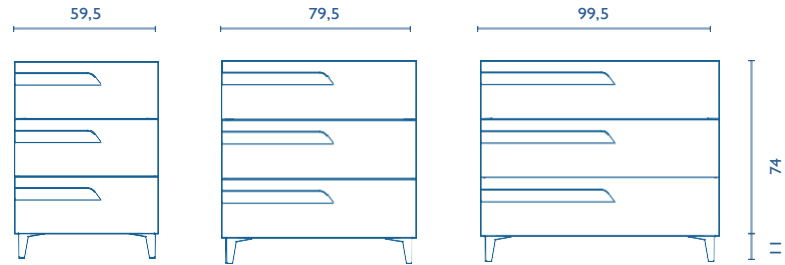

FURNITURE AND AUXILIARIES

UNITS

Depth 38

Depth 45

The 120 measurements are based on the 60 modules.

COLUMN

Depth 24

WALL UNIT

Depth 15

* Measures in cm.

FINIS

NATURE WHITE

NATURE GREY

WHITE GLOSS

WHITE

Rear plumbing 7 cm.

3 Drawers

SIDE PANELS	FRONTS	DRAWERS				HANDLE	FINISHES	SIDE PANEL FINISHES	FRONT FINISHES	RANGE WIDERING			
Fibreboard 16 mm	Fibreboard 18 mm	Fully removable Indaux	Grey textile interior	Drawer organizer	Soft close	Integral front handle	Foil 3D	Flat lacquering	Special lacquer finish	D-39	D-46	Wall hanging	Floor standing

Dimensions indicated in the drawing are based on the level of the whole leg, in case of wall hanging the furniture dimensions also may vary. The measures of these schemes are represented in mm.