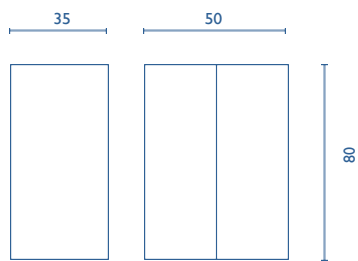

FURNITURE AND AUXILIARIES

UNITS

Depth 38

Depth 45

The 120 measurements are based on the 60 modules.

COLUMN

Depth 24

WALL UNIT

Depth 15

* Measures in cm.

FINIS

NATURE WHITE

NATURE GREY

WHITE GLOSS

WHITE

Rear plumbing 7 cm.

Dimensions indicated in the drawing are based on the level of the whole leg, in case of wall hanging the furniture dimensions also may vary. The measures of these schemes are represented in mm.