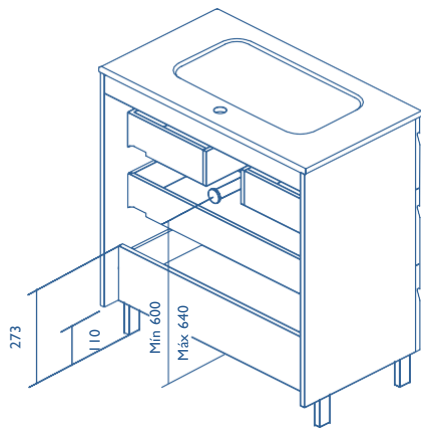

Depth 15

* Measures in cm.

FINIS

NATURE WHITE

NATURE GREY

WHITE GLOSS

WHITE

Rear plumbing 7 cm.

3 Drawers

SIDE PANELS	FRONTS	DRAWERS				HANDLE	FINISHES	SIDE PANEL FINISHES	FRONT FINISHES	RANGE WIDERING			
Fibreboard 16 mm	Fibreboard 18 mm	Fully removable Indaux	Grey textile interior	Drawer organizer	Soft close	Integral front handle	Foil 3D	Flat lacquering	Special lacquer finish	D-39	D-46	Wall hanging	Floor standing

Dimensions indicated in the drawing are based on the level of the whole leg, in case of wall hanging the furniture dimensions also may vary. The measures of these schemes are represented in mm.