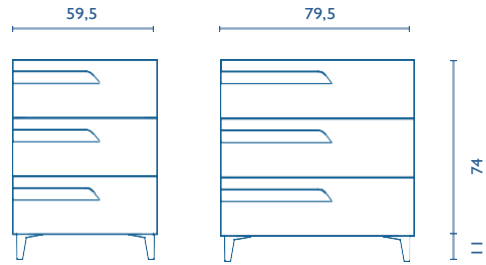

FURNITURE AND AUXILIARIES

UNITS

Depth 38

Depth 45

The 120 measurements are based on the 60 modules.

COLUMN

Depth 24

WALL UNIT

Depth 15

* Measures in cm.

FINIS

NATURE WHITE

NATURE GREY

WHITE GLOSS

WHITE

Rear plumbing 7 cm.

3 Drawers

SIDE PANELS	FRONTS	DRAWERS				HANDLE	FINISHES	SIDE PANEL FINISHES	FRONT FINISHES	RANGE WIDERING			
Fibreboard 16 mm	Fibreboard 18 mm	Fully removable Indaux	Grey textile interior	Drawer organizer	Soft close	Integral front handle	Foil 3D	Flat lacquering	Special lacquer finish	D-39	D-46	Wall hanging	Floor standing

Dimensions indicated in the drawing are based on the level of the whole leg, in case of wall hanging the furniture dimensions also may vary. The measures of these schemes are represented in mm.